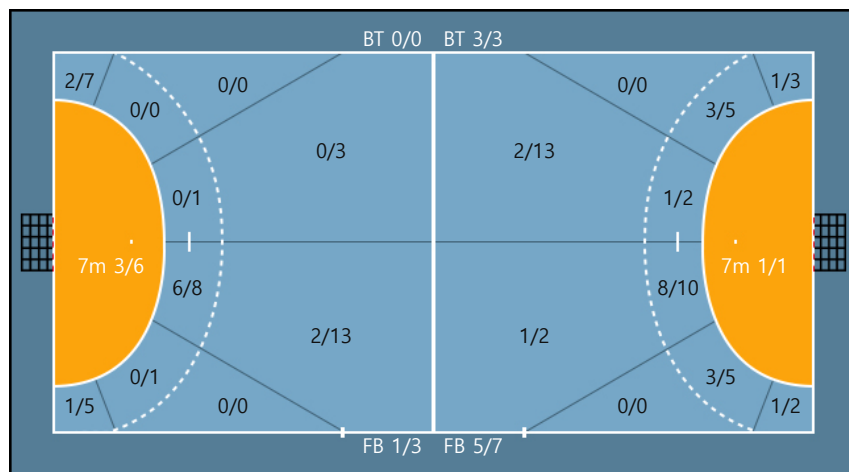

[핸드볼코리아전국중고선수권대회(고등부)]

Shot Distribution

2023. 09. 04 11:40 김천실내체육관

Referees : 김상학

Technical officer : 강태구 / 김국환

MVP : -

정읍여자고등학교

14

6 : 10
8 : 12

22

조선대학교여자고등학교

정읍여자고등학교

Players

Goals / Shots

5. 최연아		
0/1	0/0	1/3
0/2	0/0	0/1
0/2	0/0	1/1

7. 이태은		
0/0	0/0	0/0
0/0	0/1	0/1
1/1	0/0	0/1

9. 황수미		
0/0	0/0	0/0
0/0	0/0	0/0
0/0	0/0	0/0

10. 박민주		
0/0	0/0	0/0
0/0	0/0	0/0
0/0	0/0	0/0

12. 김채현		
0/0	0/0	0/0
0/0	0/0	0/0
0/0	0/0	0/0

Missed: 3 Post: 3 Blocked:

1

17. 윤채빈		
0/0	0/0	0/0
0/0	0/0	0/1
0/0	0/0	0/0

18. 조민서		
0/1	0/0	0/0
0/0	0/0	0/0
0/0	0/0	0/0

19. 조유진		
0/0	2/2	0/0
0/1	0/1	1/1
2/2	0/0	2/2

20. 박시현		
0/0	0/2	0/0
0/0	0/0	0/0
0/1	1/1	0/0

Post: 1

21. 박예나		
0/0	0/0	0/0
0/0	0/0	0/2
2/2	1/1	0/1

Post: 1

23. 서아영		
0/0	0/0	0/0
0/0	0/0	0/0
0/0	0/0	0/0

24. 박지은		
0/0	0/0	0/0
0/0	0/0	0/0
0/0	0/0	0/1

Team

Goals / Shots

Team		
0/2	2/4	1/3
0/3	0/2	1/6
5/8	2/2	3/6

Missed: 3 Post: 5 Blocked: 1

Offense

Defense

Goalkeepers

Goals / Shots

12. 김채현		
1/4	0/1	7/7
0/3	0/1	1/5
3/5	2/2	8/9

2Min	2 Minute Suspensions	AS	Assists	BS	Block Shots	BT	Breakthroughs	RB	Rebound
DR	Disqualification with report	RC	Red cards	FB	Fast Breaks	G/S	Goals/Shots	BD	Blocked
S/S	Saves/Shots	YC	Yellow cards	ST	Steals	TF	Technical Faults	%	Efficiency