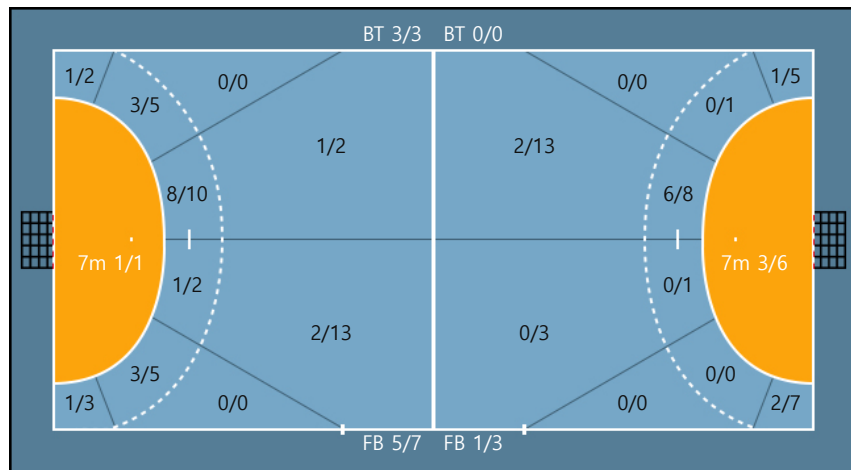

1

Team

Goals / Shots

Team		
1/4	0/1	7/7
0/3	0/1	1/5
3/5	2/2	8/9

Missed: 4 Post: 3 Blocked: 2

Offense

Defense

Goalkeepers