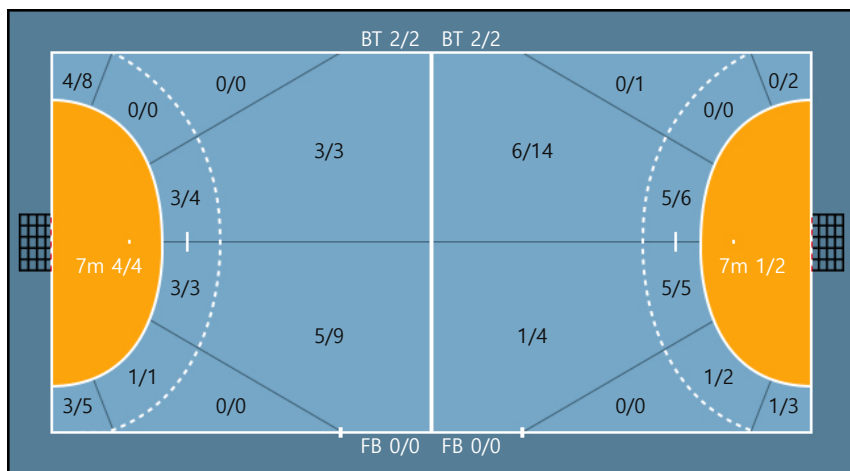

Team		
6/6	1/1	8/8
1/3	0/0	2/4
3/7	1/1	4/4

Missed: 2 Post: 1 Blocked: 1

Offense

Defense

Goalkeepers

Goals / Shots

12. 김가현		
9/9	0/0	4/5
0/3	0/1	1/2
4/4	0/1	2/3

2Min	2 Minute Suspensions	AS	Assists	BS	Block Shots	BT	Breakthroughs	RB	Rebound
DR	Disqualification with report	RC	Red cards	FB	Fast Breaks	G/S	Goals/Shots	BD	Blocked
S/S	Saves/Shots	YC	Yellow cards	ST	Steals	TF	Technical Faults	%	Efficiency