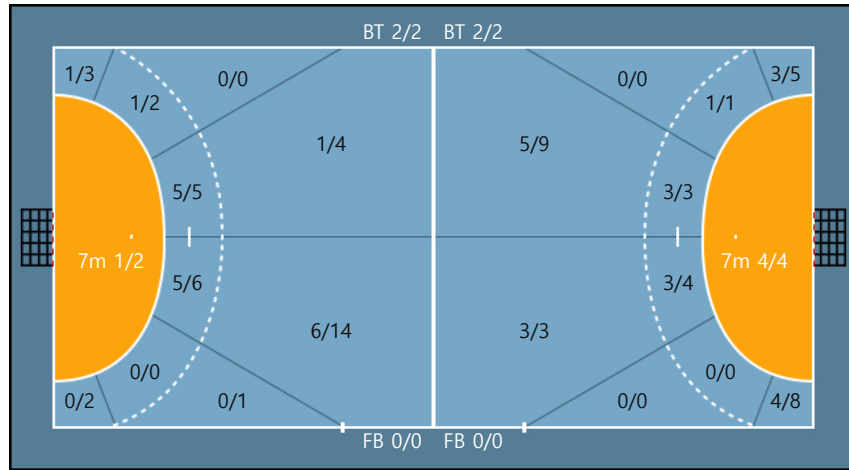

[핸드볼코리아전국중고선수권대회(중등부)]

Shot Distribution

2023. 09. 05 10:00 김천실내체육관

Referees : 김도용 / 김상학
Technical officer : 서근영 / 이향걸
MVP : -

인화여자중학교   **26**   15 : 10   **20**   **사수중학교**

사수중학교

Players

Goals / Shots

2. 이채민		
3/3	0/0	0/0
0/1	0/1	0/1
0/0	0/0	0/1

Missed: 1 Post: 4

3. 이소민		
0/0	0/0	1/1
0/0	0/0	0/0
0/0	0/0	0/0

Post: 1

5. 이수진		
0/0	0/0	0/0
0/0	0/0	0/0
0/0	0/0	0/0

Missed: 1

7. 김경서		
3/3	0/0	3/3
0/1	0/0	1/1
1/1	0/1	1/1

Missed: 1 Post: 2 Blocked: 1

9. 김민지		
0/0	0/0	0/0
0/1	0/0	0/0
0/0	0/0	0/0

Missed: 1

10. 박나경		
0/0	0/0	0/0
0/0	0/0	0/0
0/0	0/0	0/0

11. 장소원		
3/3	0/0	0/1
0/0	0/0	0/0
1/1	0/0	0/0

12. 남하람		
0/0	0/0	0/0
0/0	0/0	0/0
0/0	0/0	0/0

17. 배민서		
0/0	0/0	0/0
0/0	0/0	0/0
2/2	0/0	1/1

Team

Goals / Shots

Team		
9/9	0/0	4/5
0/3	0/1	1/2
4/4	0/1	2/3

Missed: 4 Post: 7 Blocked: 1

Offense

Defense

Goalkeepers

Goals / Shots

12. 남하람		
6/6	1/1	8/8
1/3	0/0	2/4
3/7	1/1	4/4

2Min	2 Minute Suspensions	AS	Assists	BS	Block Shots	BT	Breakthroughs	RB	Rebound
DR	Disqualification with report	RC	Red cards	FB	Fast Breaks	G/S	Goals/Shots	BD	Blocked
S/S	Saves/Shots	YC	Yellow cards	ST	Steals	TF	Technical Faults	%	Efficiency